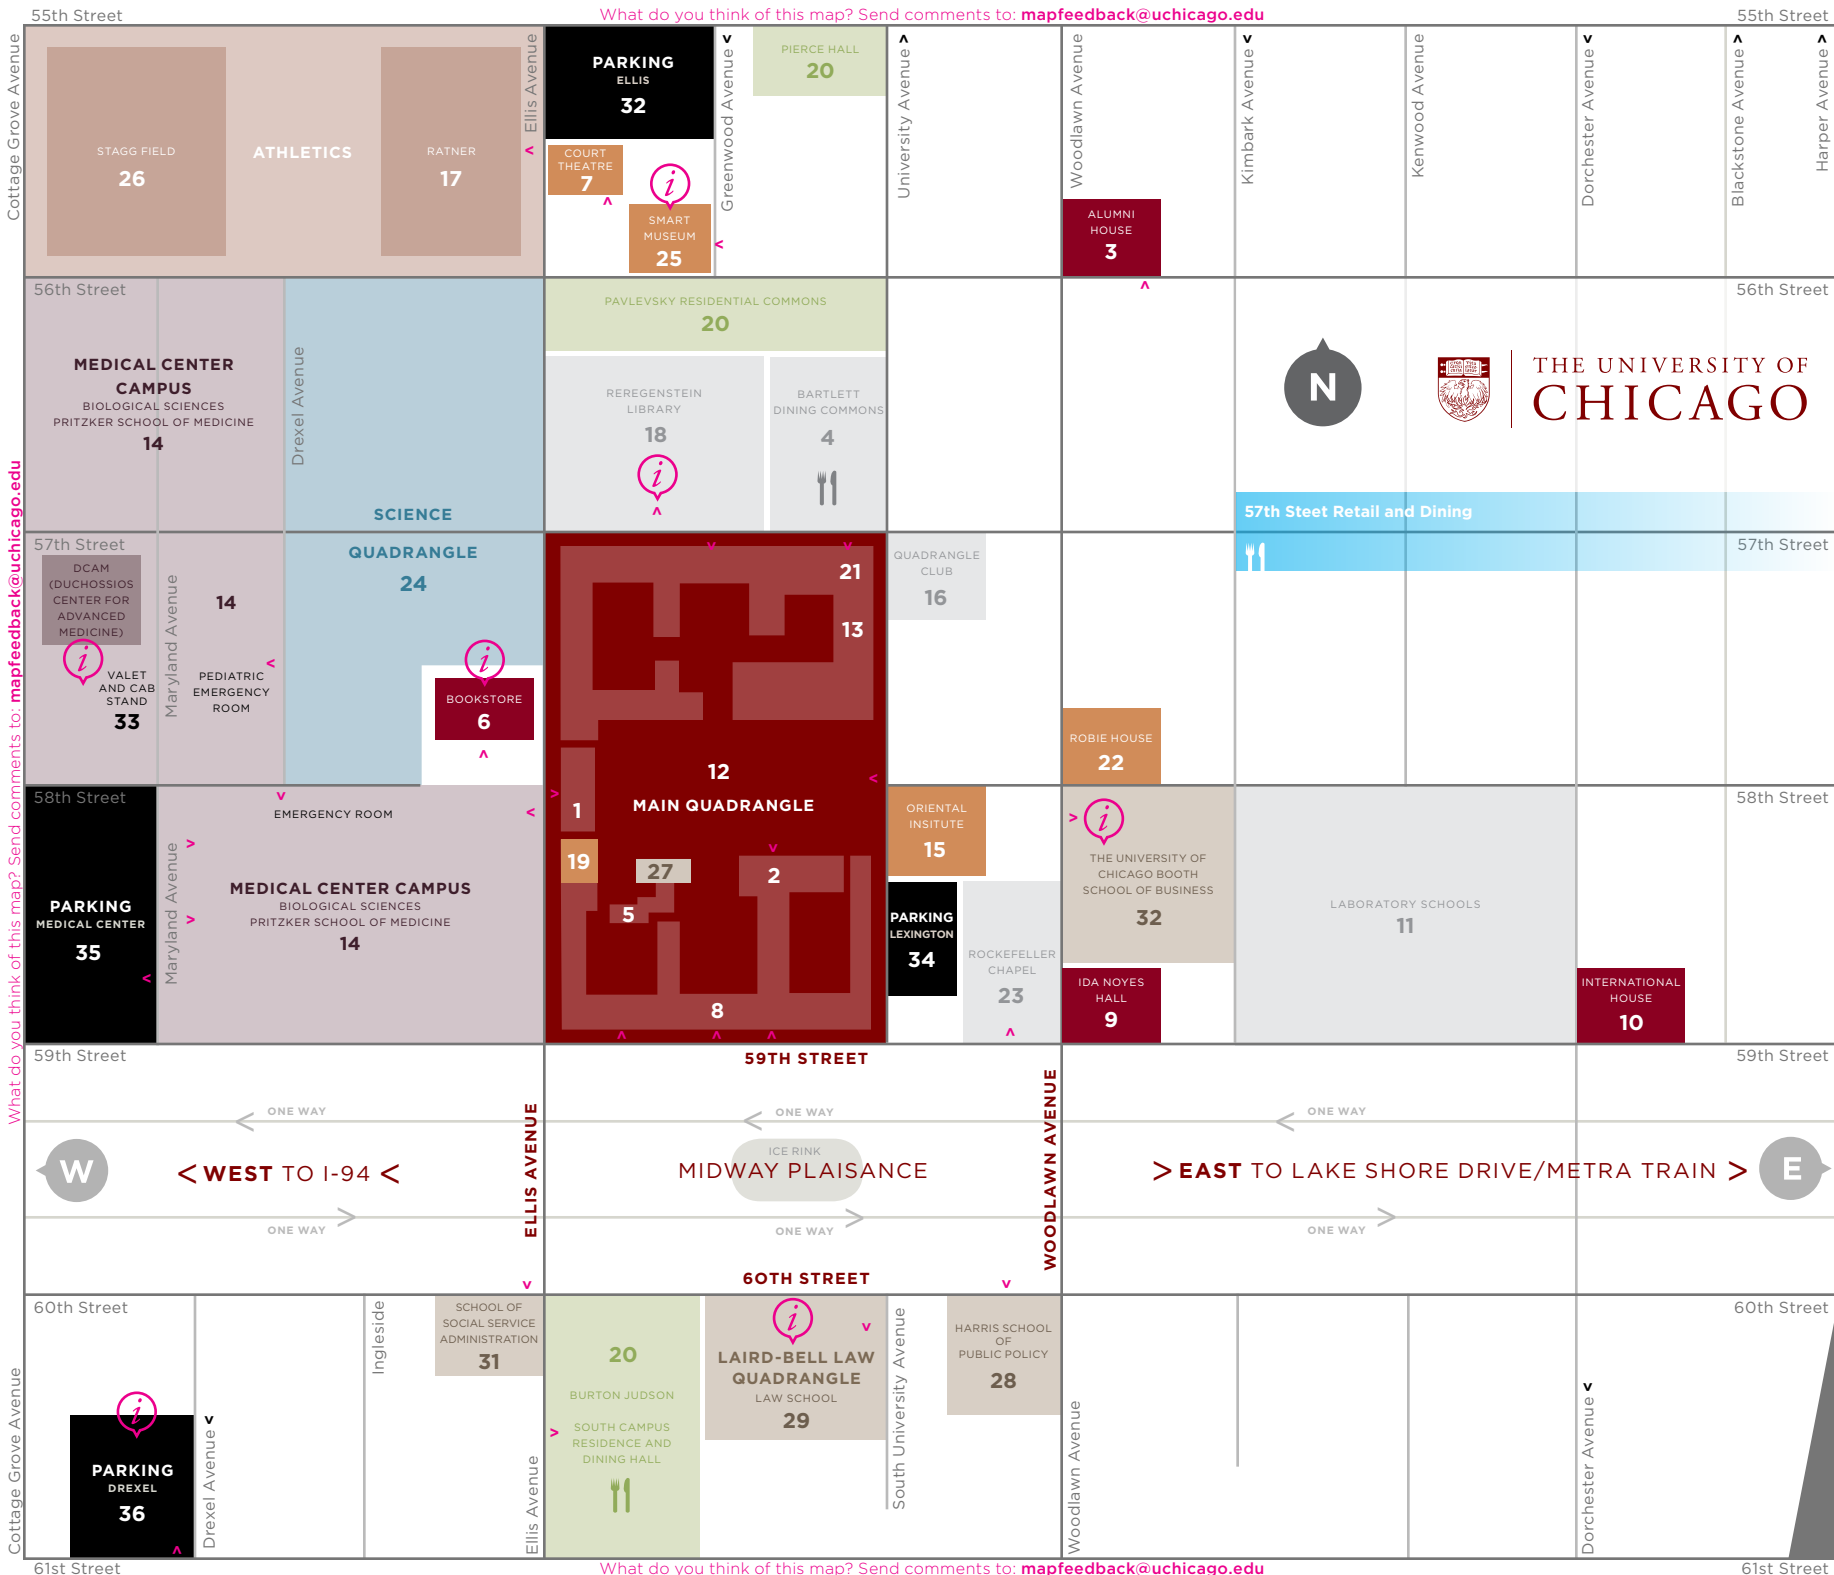

What do you think of this map? Send comments to: [mapfeedback@uchicago.edu](mailto:mapfeedback@uchicago.edu)

**THE UNIVERSITY OF CHICAGO VISITORS MAP**

**Information**   
**Entrances** 

**Points of Interest**

- 1 Administration
- 2 College Admissions  
Rosenwald Hall
- 3 Alumni House
- 4 Bartlett Dining Commons
- 5 Bond Chapel
- 6 Bookstore
- 7 Court Theatre
- 8 Harper Library
- 9 Ida Noyes Hall
- 10 International House
- 11 Laboratory Schools
- 12 Main Quadrangle  
(Pedestrian Zone)
- 13 Mandel Hall
- 14 Medical Center Campus
- 15 Oriental Institute
- 16 Quadrangle Club
- 17 Ratner Athletics Center
- 18 Regenstein Library
- 19 Renaissance Society
- 20 Residence Halls
- 21 Reynolds Club  
Hutchinson Commons  
University Theater
- 22 Robie House
- 23 Rockefeller Chapel
- 24 Science Quadrangle  
Biological Sciences Learning Center  
Crerar Library  
Gordon Center
- 25 Smart Museum
- 26 Stagg Field
- PROFESSIONAL SCHOOLS
- 27 Divinity School
- 28 Harris School of Public Policy Studies
- 29 Law School
- 14 Pritzker School of Medicine
- 31 SSA (School of Social Service Administration)
- 32 The University of Chicago Booth School of Business

- Parking**
- 32 Ellis
  - 33 Valet at DCAM Cab stand
  - 34 Lexington
  - 35 Medical Center
  - 36 Drexel

What do you think of this map? Send comments to: [mapfeedback@uchicago.edu](mailto:mapfeedback@uchicago.edu)